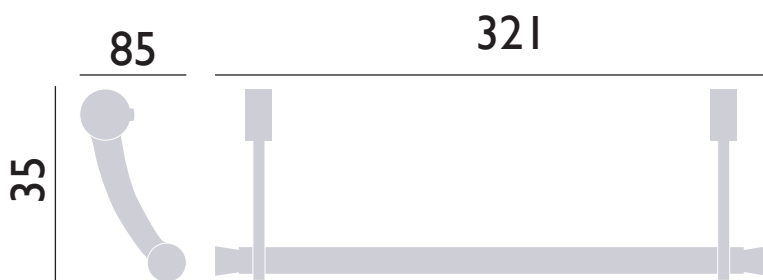

Abingdon Washstand Towel Rail in Vintage Gold

Product Specification

Product Code: WTABUNIVG
Finish: Vintage Gold Plated
Product Type: Furniture

Overall Dimensions

Additional Information

- Designed to complement the Abingdon Washstand in Vintage Gold excluding the Claverton Range
- Also available in Chrome and Rose Gold Finishes (WTABUNIRG & WTABUNI)